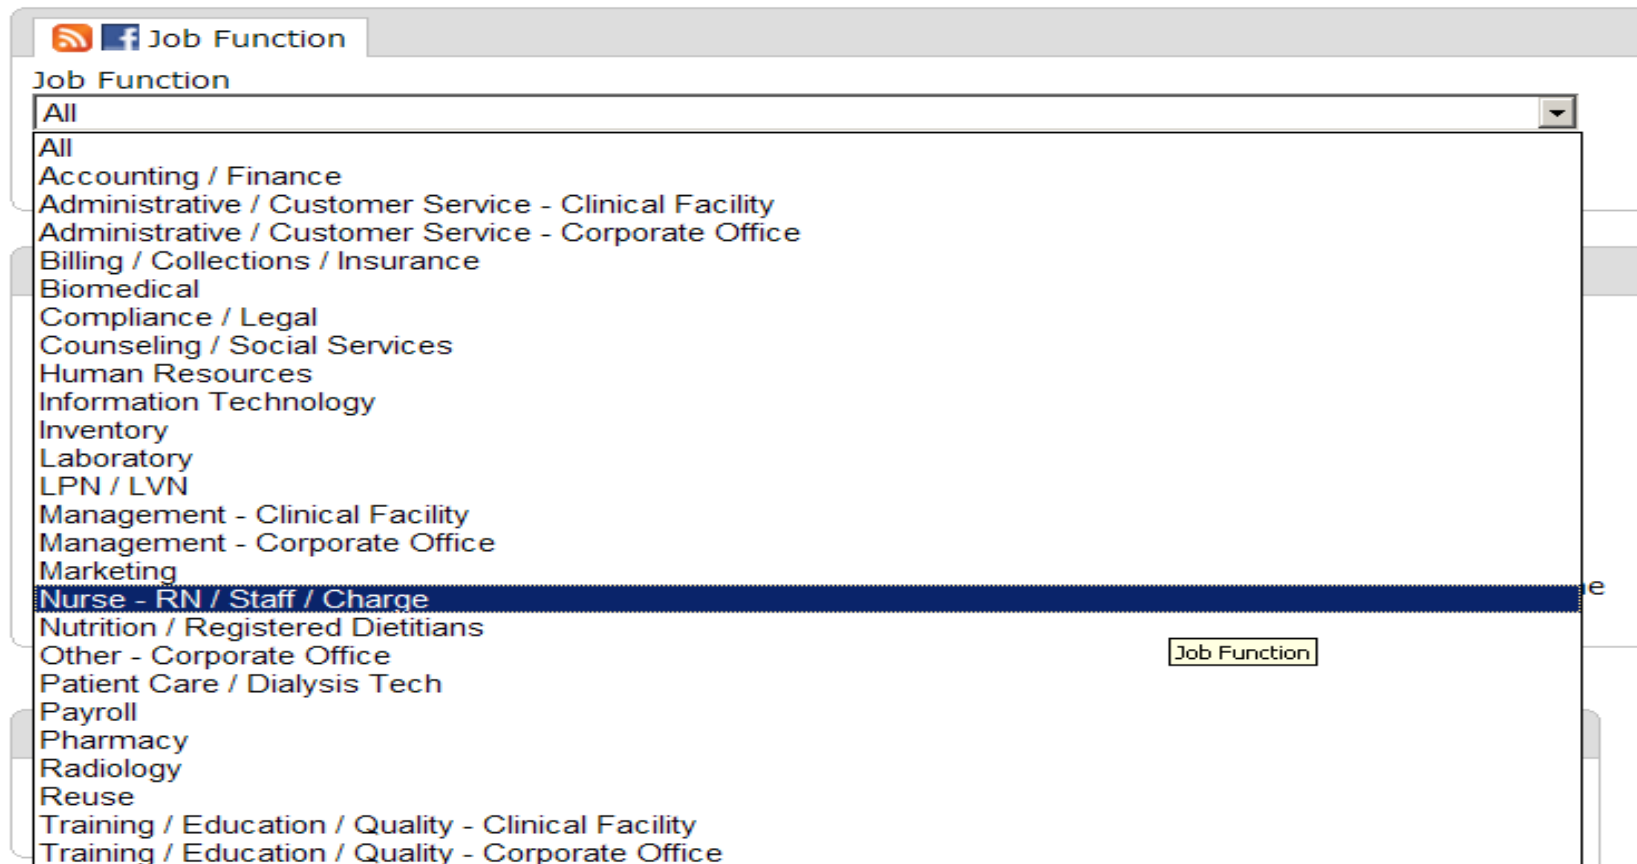

Step One: Select Job Function