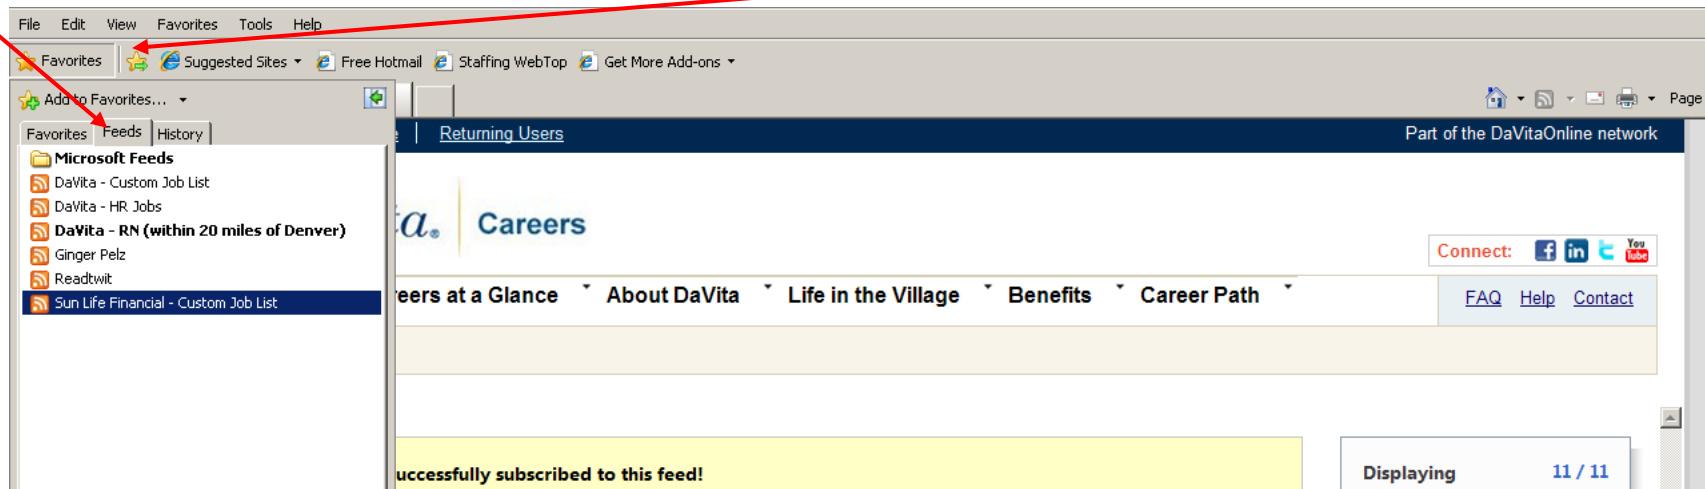

5

Click here to set up a feed on an RSS reader

Click here to set up a feed on Facebook

Setting up a feed on an RSS reader:

1

DaVita - Custom Job List

You are viewing a feed that contains frequently updated content. When you subscribe to a feed, it is added to the Common Feed List. Updated information from the feed is automatically downloaded to your computer and can be viewed in Internet Explorer and other programs. [Learn more about feeds.](#)

 [Subscribe to this feed](#)

Click here

2

A pop-up will prompt you to subscribe for this feed

You can create a name for this feed

You can also decide where you would like to create the feed

Click here

After you have subscribed to the feed you can view it at any time by clicking on your “Favorites” and selecting the “Feeds tab.”