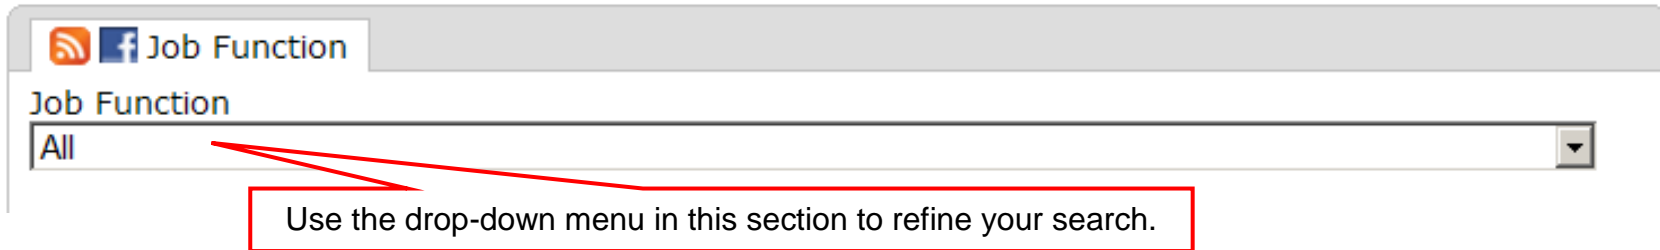

To set up your job feed you must enter search criteria into all of the fields that have RSS  and Facebook  logos.

Enter Keyword(s)

  Job Function
Job Function

[Add Job Function](#)

  Click HERE to search by Zip Code |   OR Click HERE to search by City & State
United States
Select a distance using the drop down below. If no results are returned, please try expanding the range. (Required for Zip Code Search)

 Miles Kilometers

The following is an example to set up a feed for Registered Nurse positions within 20 miles of Denver, CO

Step One: Select Job Function

Step Two: Specify location

1

  [Click HERE to search by Zip Code](#) |   [OR Click HERE to search by City & State](#)